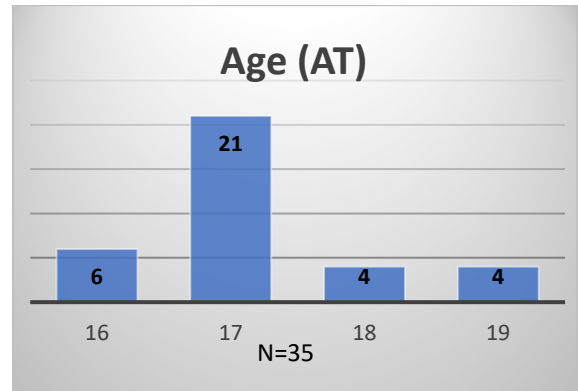

Daily Data Dashboard – July 5, 2023

Demographics for JTDC Population

Wednesday Morning Midnight Count

Total # of probation Involved youth¹: 1,226

¹ Probation Active: Any youth who is pending sentencing with an active social history, has been formally placed on probation or supervision with Cook County Juvenile Probation on the date of the report.

*Age, Gender and Race for Criminal Court population (N=1) is not represented in this report.

Data sources: cFive Supervisor – Probation Population and RMIS – JTDC Population

Daily Data Dashboard – July 5, 2023
Demographics for JTDC Population
Wednesday Morning Midnight Count