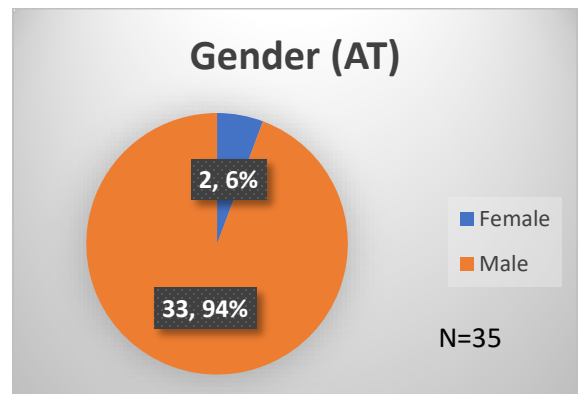

Daily Data Dashboard – July 5, 2023

Demographics for JTDC Population

Wednesday Morning Midnight Count

Total # of probation Involved youth¹: 1,226

¹ Probation Active: Any youth who is pending sentencing with an active social history, has been formally placed on probation or supervision with Cook County Juvenile Probation on the date of the report.

*Age, Gender and Race for Criminal Court population (N=1) is not represented in this report.

Data sources: cFive Supervisor – Probation Population and RMIS – JTDC Population

Daily Data Dashboard – July 5, 2023
Demographics for JTDC Population
Wednesday Morning Midnight Count