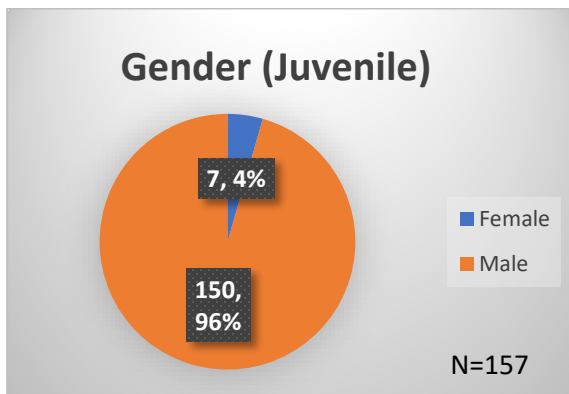

Daily Data Dashboard – July 5, 2023

Demographics for JTDC Population

Wednesday Morning Midnight Count

Total # of probation Involved youth¹: 1,226

¹ Probation Active: Any youth who is pending sentencing with an active social history, has been formally placed on probation or supervision with Cook County Juvenile Probation on the date of the report.

*Age, Gender and Race for Criminal Court population (N=1) is not represented in this report.

Data sources: cFive Supervisor – Probation Population and RMIS – JTDC Population

Daily Data Dashboard – July 5, 2023
Demographics for JTDC Population
Wednesday Morning Midnight Count