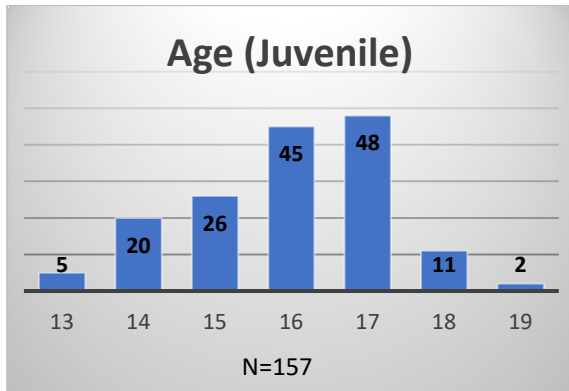

Daily Data Dashboard – July 5, 2023

Demographics for JTDC Population

Wednesday Morning Midnight Count

Total # of probation Involved youth¹: 1,226

¹ Probation Active: Any youth who is pending sentencing with an active social history, has been formally placed on probation or supervision with Cook County Juvenile Probation on the date of the report.

*Age, Gender and Race for Criminal Court population (N=1) is not represented in this report.

Data sources: cFive Supervisor – Probation Population and RMIS – JTDC Population

Daily Data Dashboard – July 5, 2023
Demographics for JTDC Population
Wednesday Morning Midnight Count