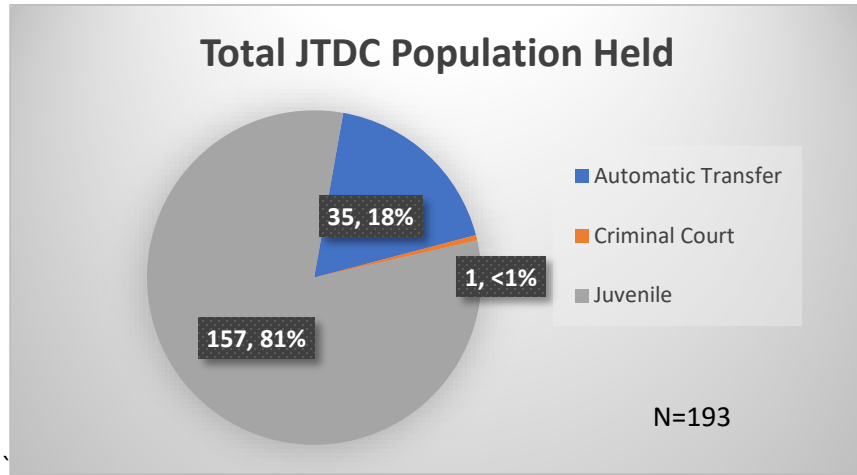

Daily Data Dashboard – July 5, 2023

Demographics for JTDC Population

Wednesday Morning Midnight Count

Total # of probation Involved youth¹: 1,226

¹ Probation Active: Any youth who is pending sentencing with an active social history, has been formally placed on probation or supervision with Cook County Juvenile Probation on the date of the report.

*Age, Gender and Race for Criminal Court population (N=1) is not represented in this report.

Data sources: cFive Supervisor – Probation Population and RMIS – JTDC Population

Daily Data Dashboard – July 5, 2023
Demographics for JTDC Population
Wednesday Morning Midnight Count